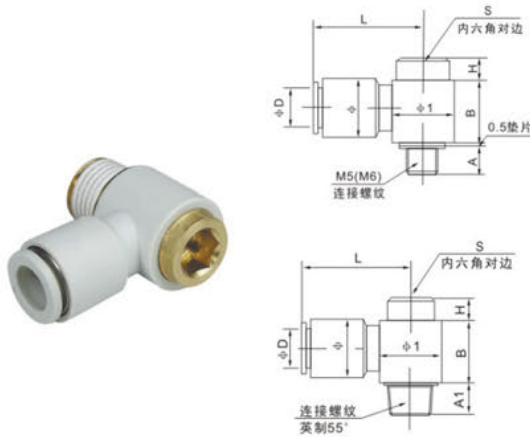

单头外六角接头: KQ2V

气管 φD	型号	接头螺纹			接头外六角		接头外形			
		规格	A/A1	H	S	φ1	φ	L	B	
φ4	KQ2V04-M5	M5x0.8	4	4	12	13.5	11	22	13.4	
	KQ2V04-M6	M6x1.0	4.8	4	12					
	KQ2V04-01S	1/8"	7.5	4.8	8					
φ6	KQ2V06-M5	M5x0.8	4	4	12		13.2	24		
	KQ2V06-M6	M6x1.0	4.8	4	12					
	KQ2V06-01S	1/8"	7.5	4.8	8					
φ8	KQ2V08-01S	1/8"	7.5	4.8	8	17.6	15.6	28.5	16.2	
	KQ2V08-02S	1/4"	10.5	5	12					
	KQ2V08-03S	3/8"	11	6.7	12					
φ10	KQ2V10-01S	1/8"	7.5	5.2	14	20.5	18.8	31	19.2	
	KQ2V10-02S	1/4"	10.5	5.2	14					
	KQ2V10-03S	3/8"	11	5.7	14					
φ12	KQ2V12-03S	3/8"	11	6.7	17	24.8	21.3	34	21.6	
	KQ2V12-04S	1/2"	14.2	6	17					

* 脱离环可选颜色: 灰、蓝、黑, 塑壳体可选颜色: 灰、黑。

单头内六角接头: KQ2VS

气管 φD	型号	接头螺纹			接头外六角		接头外形			
		规格	A/A1	H	S	φ1	φ	L	B	
φ4	KQ2VS04-M5	M5x0.8	4	4	6	13.5	11	22	13.4	
	KQ2VS04-M6	M6x1.0	4.8	4						
	KQ2VS04-01S	1/8"	7.5	4.8						
φ6	KQ2VS06-M5	M5x0.8	4	4		13.2	24			
	KQ2VS06-M6	M6x1.0	4.8	4						
	KQ2VS06-01S	1/8"	7.5	4.8						
φ8	KQ2VS08-01S	1/8"	7.5	4.8	17.6	15.6	28.5	16.2		
	KQ2VS08-02S	1/4"	10.5	5						
	KQ2VS08-03S	3/8"	11	6.7						
φ10	KQ2VS10-01S	1/8"	7.5	5.7	20.5	18.8	31	19.2		
	KQ2VS10-02S	1/4"	10.5	5.7						
	KQ2VS10-03S	3/8"	11	5.7						
φ12	KQ2VS12-02S	1/4"	10.5	6.7	10	24.8	21.3	34	21.6	
	KQ2VS12-03S	3/8"	11	6.7						

* 脱离环可选颜色: 灰、蓝、黑, 塑壳体可选颜色: 灰、黑。

单头内六角接头: KQ2VF

气管 φD	型号	接头螺纹			接头外六角		接头外形			
		规格	A/A1	H	S	φ1	φ	L	B	
φ4	KQ2VF04-M5	M5x0.8	4	4	12	13.5	11	22	13.4	
	KQ2VF04-M6	M6x1.0	4.8	4						
	KQ2VF04-01S	1/8"	7.5	10.5						
φ6	KQ2VF06-M5	M5x0.8	4	4		13.2	24			
	KQ2VF06-M6	M6x1.0	4.8	4						
	KQ2VF06-01S	1/8"	7.5	10.5						
φ8	KQ2VF08-01S	1/8"	7.5	8.7	17	17.6	15.6	28.5	16.2	
	KQ2VF08-02S	1/4"	10.5	11.8						
φ10	KQ2VF10-01S	1/8"	7.5	10.5	19	20.5	18.8	31	19.2	
	KQ2VF10-02S	1/4"	10.5	11.8						
φ12	KQ2VF12-02S	1/4"	10.5	11.8	22	24.8	21.3	34	21.6	
	KQ2VF12-03S	3/8"	11	12.6						

* 脱离环可选颜色: 灰、蓝、黑, 塑壳体可选颜色: 灰、黑。