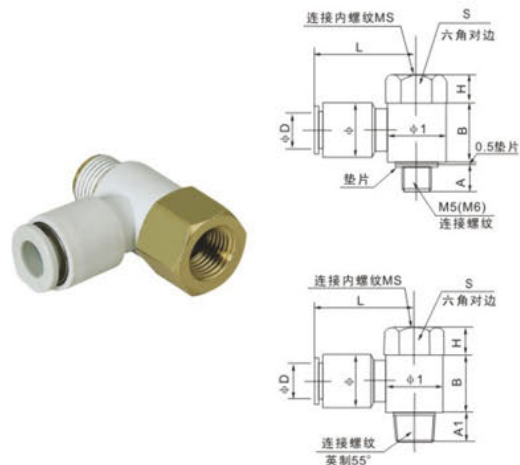

单头外六角接头: KQ2V

气管 φD	型号	接头螺纹			接头外六角		接头外形			
		规格	A/A1	H	S	φ1	φ	L	B	
φ4	KQ2V04-M5	M5x0.8	4	4	12	13.5	11	22	13.4	
	KQ2V04-M6	M6x1.0	4.8	4	12					
	KQ2V04-01S	1/8"	7.5	4.8	8					
φ6	KQ2V06-M5	M5x0.8	4	4	12		13.2	24		
	KQ2V06-M6	M6x1.0	4.8	4	12					
	KQ2V06-01S	1/8"	7.5	4.8	8					
φ8	KQ2V08-01S	1/8"	7.5	4.8	8	17.6	15.6	28.5	16.2	
	KQ2V08-02S	1/4"	10.5	5	12					
	KQ2V08-03S	3/8"	11	6.7	12					
φ10	KQ2V10-01S	1/8"	7.5	5.2	14	20.5	18.8	31	19.2	
	KQ2V10-02S	1/4"	10.5	5.2	14					
	KQ2V10-03S	3/8"	11	5.7	14					
φ12	KQ2V12-03S	3/8"	11	6.7	17	24.8	21.3	34	21.6	
	KQ2V12-04S	1/2"	14.2	6	17					

* 脱离环可选颜色: 灰、蓝、黑, 塑壳体可选颜色: 灰、黑。

单头内六角接头: KQ2VS

气管 φD	型号	接头螺纹			接头外六角		接头外形			
		规格	A/A1	H	S	φ1	φ	L	B	
φ4	KQ2VS04-M5	M5x0.8	4	4	6	13.5	11	22	13.4	
	KQ2VS04-M6	M6x1.0	4.8	4						
	KQ2VS04-01S	1/8"	7.5	4.8						
φ6	KQ2VS06-M5	M5x0.8	4	4		13.2	24			
	KQ2VS06-M6	M6x1.0	4.8	4						
	KQ2VS06-01S	1/8"	7.5	4.8						
φ8	KQ2VS08-01S	1/8"	7.5	4.8	17.6	15.6	28.5	16.2		
	KQ2VS08-02S	1/4"	10.5	5						
	KQ2VS08-03S	3/8"	11	6.7						
φ10	KQ2VS10-01S	1/8"	7.5	5.7	20.5	18.8	31	19.2		
	KQ2VS10-02S	1/4"	10.5	5.7						
	KQ2VS10-03S	3/8"	11	5.7						
φ12	KQ2VS12-02S	1/4"	10.5	6.7	10	24.8	21.3	34	21.6	
	KQ2VS12-03S	3/8"	11	6.7						

* 脱离环可选颜色: 灰、蓝、黑, 塑壳体可选颜色: 灰、黑。

单头内六角接头: KQ2VF

气管 φD	型号	接头螺纹			接头外六角		接头外形			
		规格	A/A1	H	S	φ1	φ	L	B	
φ4	KQ2VF04-M5	M5x0.8	4	4	12	13.5	11	22	13.4	
	KQ2VF04-M6	M6x1.0	4.8	4						
	KQ2VF04-01S	1/8"	7.5	10.5						
φ6	KQ2VF06-M5	M5x0.8	4	4		13.2	24			
	KQ2VF06-M6	M6x1.0	4.8	4						
	KQ2VF06-01S	1/8"	7.5	10.5						
φ8	KQ2VF08-01S	1/8"	7.5	8.7	17	17.6	15.6	28.5	16.2	
	KQ2VF08-02S	1/4"	10.5	11.8						
φ10	KQ2VF10-01S	1/8"	7.5	10.5	19	20.5	18.8	31	19.2	
	KQ2VF10-02S	1/4"	10.5	11.8						
φ12	KQ2VF12-02S	1/4"	10.5	11.8	22	24.8	21.3	34	21.6	
	KQ2VF12-03S	3/8"	11	12.6						

* 脱离环可选颜色: 灰、蓝、黑, 塑壳体可选颜色: 灰、黑。