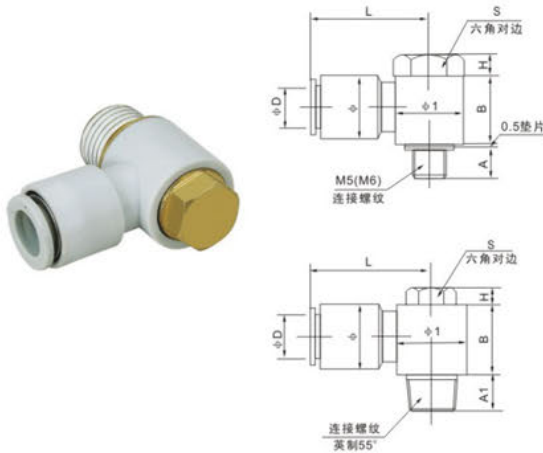

单头外六角接头: KQ2V

气管 φD	型号	接头螺纹			接头外六角		接头外形			
		规格	A/A1	H	S	φ1	φ	L	B	
φ4	KQ2V04-M5	M5x0.8	4	4	12	13.5	11	22	13.4	
	KQ2V04-M6	M6x1.0	4.8	4	12					
	KQ2V04-01S	1/8"	7.5	4.8	8					
φ6	KQ2V06-M5	M5x0.8	4	4	12		13.2	24		
	KQ2V06-M6	M6x1.0	4.8	4	12					
	KQ2V06-01S	1/8"	7.5	4.8	8					
φ8	KQ2V08-01S	1/8"	7.5	4.8	8	17.6	15.6	28.5	16.2	
	KQ2V08-02S	1/4"	10.5	5	12					
	KQ2V08-03S	3/8"	11	6.7	12					
φ10	KQ2V10-01S	1/8"	7.5	5.2	14	20.5	18.8	31	19.2	
	KQ2V10-02S	1/4"	10.5	5.2	14					
	KQ2V10-03S	3/8"	11	5.7	14					
φ12	KQ2V12-03S	3/8"	11	6.7	17	24.8	21.3	34	21.6	
	KQ2V12-04S	1/2"	14.2	6	17					

* 脱离环可选颜色: 灰、蓝、黑, 塑壳体可选颜色: 灰、黑。

单头内六角接头: KQ2VS

气管 φD	型号	接头螺纹			接头外六角		接头外形			
		规格	A/A1	H	S	φ1	φ	L	B	
φ4	KQ2VS04-M5	M5x0.8	4	4	6	13.5	11	22	13.4	
	KQ2VS04-M6	M6x1.0	4.8	4						
	KQ2VS04-01S	1/8"	7.5	4.8						
φ6	KQ2VS06-M5	M5x0.8	4	4		13.2	24			
	KQ2VS06-M6	M6x1.0	4.8	4						
	KQ2VS06-01S	1/8"	7.5	4.8						
φ8	KQ2VS08-01S	1/8"	7.5	4.8	17.6	15.6	28.5	16.2		
	KQ2VS08-02S	1/4"	10.5	5						
	KQ2VS08-03S	3/8"	11	6.7						
φ10	KQ2VS10-01S	1/8"	7.5	5.7	20.5	18.8	31	19.2		
	KQ2VS10-02S	1/4"	10.5	5.7						
	KQ2VS10-03S	3/8"	11	5.7						
φ12	KQ2VS12-02S	1/4"	10.5	6.7	10	24.8	21.3	34	21.6	
	KQ2VS12-03S	3/8"	11	6.7						

* 脱离环可选颜色: 灰、蓝、黑, 塑壳体可选颜色: 灰、黑。

单头内六角接头: KQ2VF

气管 φD	型号	接头螺纹			接头外六角		接头外形			
		规格	A/A1	H	S	φ1	φ	L	B	
φ4	KQ2VF04-M5	M5x0.8	4	4	12	13.5	11	22	13.4	
	KQ2VF04-M6	M6x1.0	4.8	4						
	KQ2VF04-01S	1/8"	7.5	10.5						
φ6	KQ2VF06-M5	M5x0.8	4	4		13.2	24			
	KQ2VF06-M6	M6x1.0	4.8	4						
	KQ2VF06-01S	1/8"	7.5	10.5						
φ8	KQ2VF08-01S	1/8"	7.5	8.7	17	17.6	15.6	28.5	16.2	
	KQ2VF08-02S	1/4"	10.5	11.8						
φ10	KQ2VF10-01S	1/8"	7.5	10.5	19	20.5	18.8	31	19.2	
	KQ2VF10-02S	1/4"	10.5	11.8						
φ12	KQ2VF12-02S	1/4"	10.5	11.8	22	24.8	21.3	34	21.6	
	KQ2VF12-03S	3/8"	11	12.6						

* 脱离环可选颜色: 灰、蓝、黑, 塑壳体可选颜色: 灰、黑。